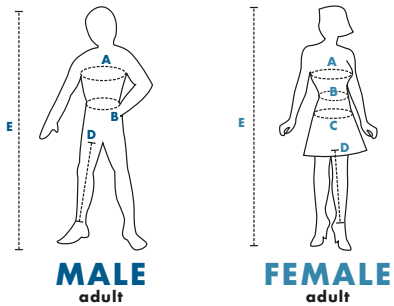

MALE
teen, tween

FEMALE
teen, tween

MALE
adult

FEMALE
adult

	SIZE	A CHEST	B WAIST	C HIPS	D INSEAM	E HEIGHT	WEIGHT
INFANT	I 0-6M	17-18" 43-46cm	18-19" 46-48cm	18-19" 46-48cm	5-7" 12-17cm	23-26" 60-66cm	12-16 lbs 5.5-7.5 kg
	V 6-12MTHS	18-19" 46-48cm	18-19" 46-48cm	18-19" 46-48cm	7-9" 17-23cm	26.5-29.5" 67-75cm	16.5-22 lbs 7.5-9 kg
	W 12-18MTHS	19-20" 48-51cm	19-20" 48-51cm	19-20" 48-51cm	9-11" 23-28cm	28-32" 71-81cm	20-26 lbs 9-12 kg
INFANT/ TODDLER	S 2T	20-21" 51-53cm	19-20" 48-51cm	20-21" 51-53cm	10-12" 25-30cm	33-34" 84-91cm	27-30 lbs 12-14 kg
	M 3T-4T	22-23" 56-60cm	20-21" 51-56cm	22-23" 56-58cm	12-16" 30-40cm	39-42" 99-107cm	34-38 lbs 15-17 kg
	L 4-6	26" 66cm	23.5" 60cm	26" 66cm	19-20" 48-51cm	43-49.5" 109-126cm	36-47 lbs 16-21 kg
CHILD MALE	K 7-8	26.5" 67cm	24.5" 62cm	27.5" 70cm	21-23" 53-58cm	50-53.5" 127-136cm	48-60 lbs 22-27 kg
	G 10-12	28" 71cm	26.5" 67cm	30" 76cm	24-25" 61-66cm	54-58.5" 137-149cm	60-87 lbs 27-39 kg
	L 4-6X (DISNEY 5-6)	26" 66cm	23" 58cm	26.5" 67cm	18-20" 46-51cm	39-48.5" 99-123cm	39-50 lbs 18-23 kg
CHILD FEMALE	K 7-8	29" 74cm	26" 66cm	30.5" 77cm	21-23" 53-58cm	49-53" 124-135cm	58-60 lbs 26-30 kg
	G 10-12	30.5" 77cm	27" 69cm	32" 81cm	24-26" 61-66cm	54-60" 137-152cm	67-84 lbs 30-38 kg
	J 14-16 Male	31" 79cm	29" 74cm	33" 84cm	26-27" 66-69cm	59-64" 150-163cm	85-100 lbs 38-45 kg
TEEN/ TWEEN	J 14-16 Female	33" 84cm	29" 74cm	34.5" 88cm	27-28" 69-71cm	60-62" 152-157cm	85-100 lbs 38-45 kg
	T 38-40 Male (M)	38-40" 97-102cm	32-34" 81-86cm	37-39" 94-99cm	29-31" 74-79cm	5'9" - 5'11" 175-180cm	153-180 lbs 69-81 kg
	T 7-9 Female (Jr)	34-36" 86-94cm	26-28" 66-71cm	36-38" 91-97cm	26-28" 66-71cm	5'5" - 5'8" 165-173cm	110-125 lbs 50-57 kg
ADULT MALE	D 42-46 (XL)	42-46" 107-117cm	38-42" 97-107cm	42-44" 107-112cm	30-32" 76-81cm	5'9" - 5'11" 175-180cm	195-220 lbs 88-100 kg
	C 50-52 Plus (XXL)	50-52" 127-132cm	44-46" 112-117cm	50-52" 127-132cm	30-32" 76-81cm	5'11" - 6'1" 180-127cm	260-280 lbs 118-127 kg
	N 4-6 (S)	33-35.5" 84-89cm	24-30.5" 61-77cm	35-38.5" 89-98cm	26-28" 66-71cm	5'7" - 5'8" 170-173cm	110-120 lbs 50-54 kg
ADULT FEMALE	B 8-10 (M)	35-37.5" 89-94cm	27-32.5" 69-82cm	37-40.5" 94-103cm	27-29" 69-74cm	5'8" - 5'9" 173-175cm	120-130 lbs 54-59 kg
	E 12-14 (L)	38-40.5" 97-102cm	30-35" 76-89cm	41-43" 104-109cm	27-29" 69-74cm	5'8" - 5'9" 172-175cm	135-145 lbs 61-66 kg
	F 18-20 Plus (XL)	45-48.5" 114-123cm	37-43.5" 94-110cm	47-50.5" 119-128cm	26-28" 66-71cm	5'8" - 5'9" 172-175cm	175-190 lbs 79-86 kg
	R 22-24 Plus (XXL)	48-52.5" 122-133cm	42-46" 107-133cm	49-53" 125-135cm	28-30" 71-76cm	5'8" - 5'9" 172-175cm	205-220 lbs 93-100 kg
UNISEX STD SM	AD S/M	38-40" 97-101cm	32-34" 81-86cm	37-39" 94-99cm	28-31" 71-79cm	5'8" - 5'11" 172-180cm	135-180 lbs 61-82 kg
	AD L/XL	42-46" 107-117cm	38-42" 97-107cm	42-44" 107-112cm	30-32" 76-81cm	5'9" - 5'11" 175-180cm	195-220 lbs 88-100 kg