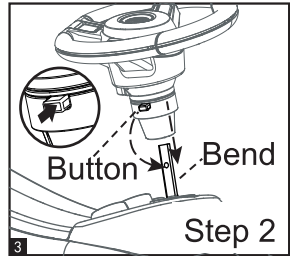

INSTRUCTIONS

This manual is applicable to following type of product : 85710

Assembly

- **Step 1 :** Insert the steering elbow pipe from the bottom of the car , then hook the steering elbow pipe to groove of steering linkage.Please refer to Figure 2.
- **Step 2 :** Press the button of the steering wheel and put the steering wheel into the shaft till The steering wheel of the product is with sound and lights. Please refer to Figure 3.