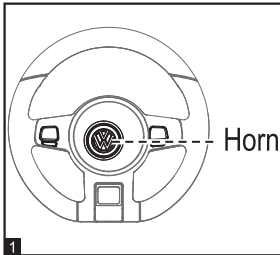

INSTRUCTIONS

This manual is applicable to following type of product : 85710

Assembly

- **Step 1 :** Insert the steering elbow pipe from the bottom of the car , then hook the steering elbow pipe to groove of steering linkage.Please refer to Figure 2.
- **Step 2 :** Press the button of the steering wheel and put the steering wheel into the shaft till The steering wheel of the product is with sound and lights. Please refer to Figure 3.