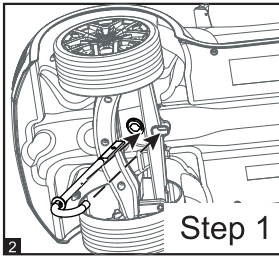

INSTRUCTIONS

This manual is applicable to following type of product : 85710

Assembly

- **Step 1 :** Insert the steering elbow pipe from the bottom of the car , then hook the steering elbow pipe to groove of steering linkage.Please refer to Figure 2.
- **Step 2 :** Press the button of the steering wheel and put the steering wheel into the shaft till The steering wheel of the product is with sound and lights. Please refer to Figure 3.