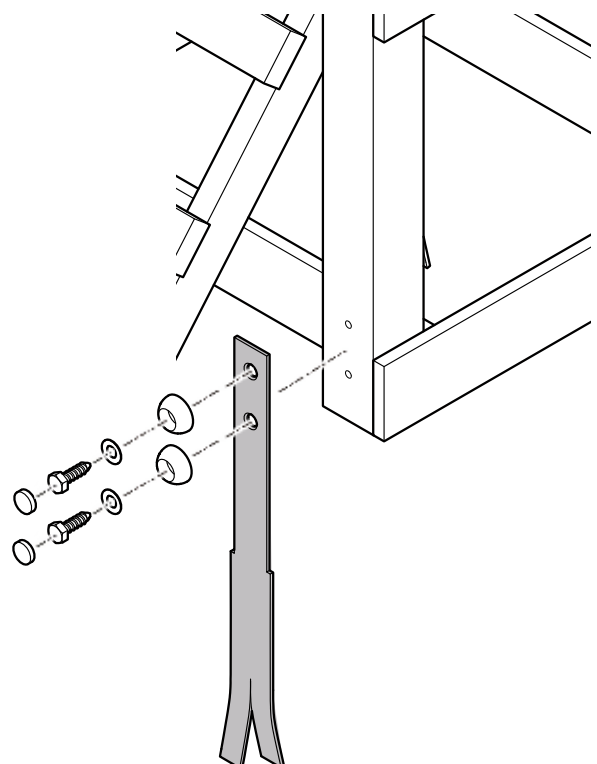

3

3 A

x4

ø6

Scan for terms  
and conditions

---

COLOR	EAN-CODE	ART. NO.
Blue	8717306725095	7850050
Red	8717306725125	7850050.RD
Yellow	8717306725163	7850050.GL
Apple green	8717306725101	7850050.AG
Green	8717306725118	7850050.GR