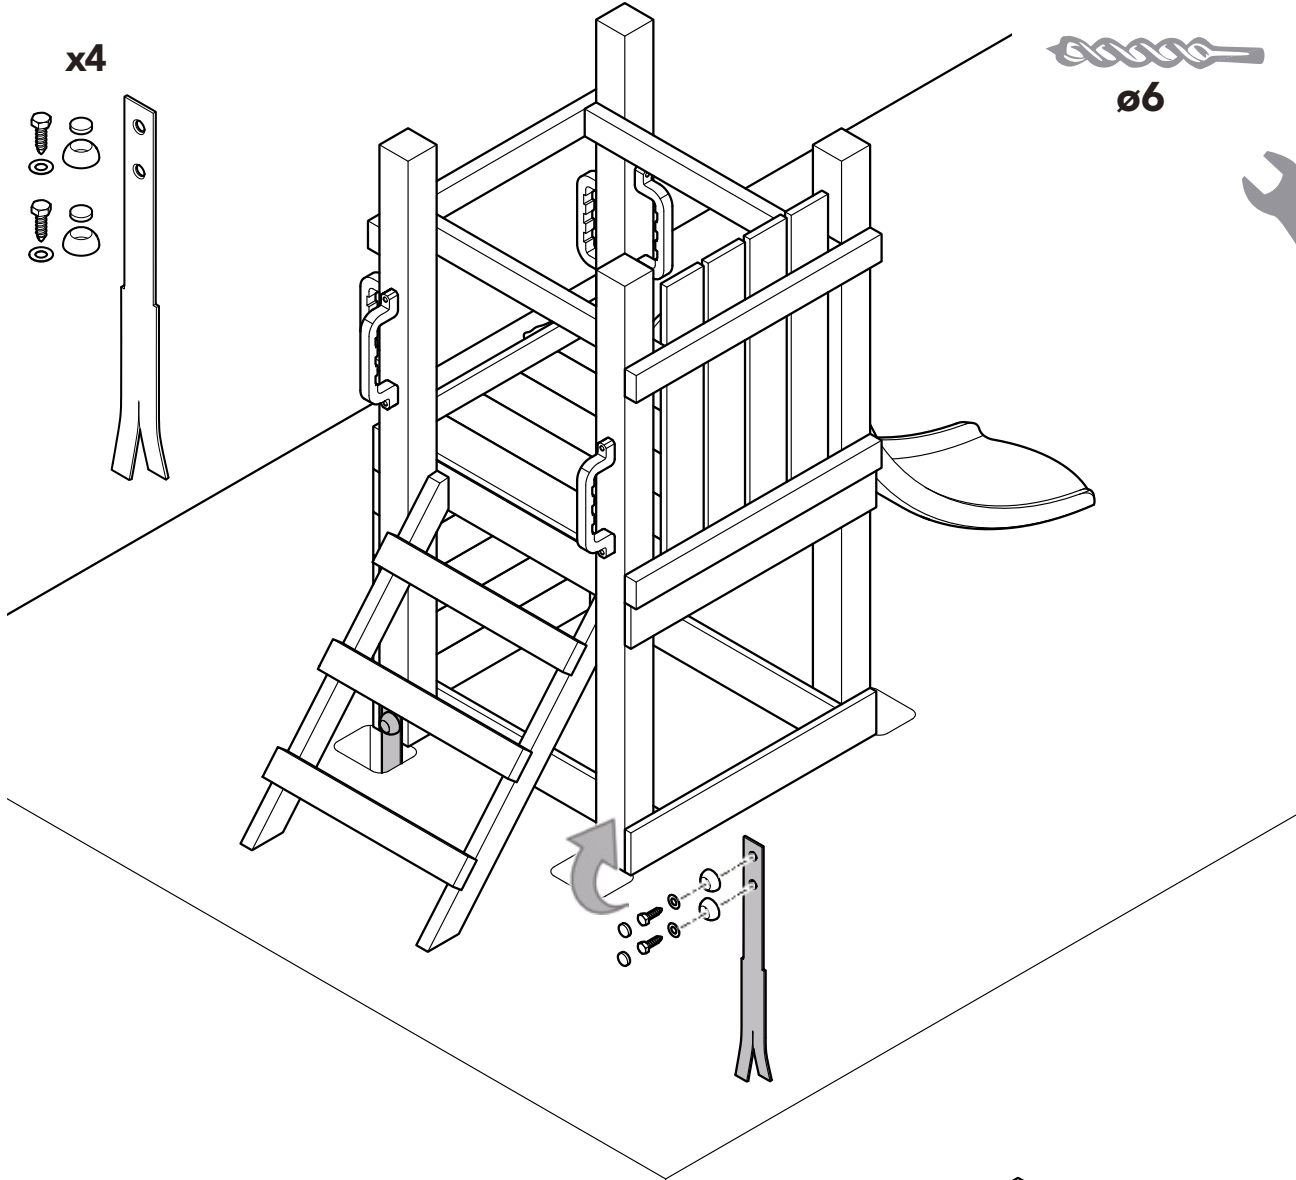

3

3 A

x4

ø6

Scan for terms  
and conditions

---

COLOR	EAN-CODE	ART. NO.
Blue	8717306725095	7850050
Red	8717306725125	7850050.RD
Yellow	8717306725163	7850050.GL
Apple green	8717306725101	7850050.AG
Green	8717306725118	7850050.GR