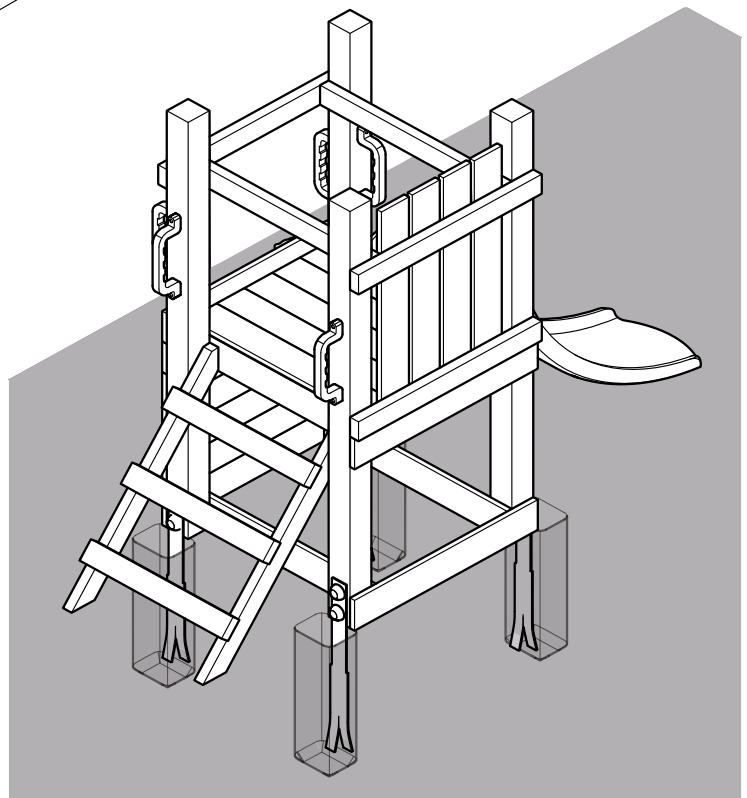

3

3 A

x4

ø6

Scan for terms  
and conditions

---

COLOR	EAN-CODE	ART. NO.
Blue	8717306725095	7850050
Red	8717306725125	7850050.RD
Yellow	8717306725163	7850050.GL
Apple green	8717306725101	7850050.AG
Green	8717306725118	7850050.GR